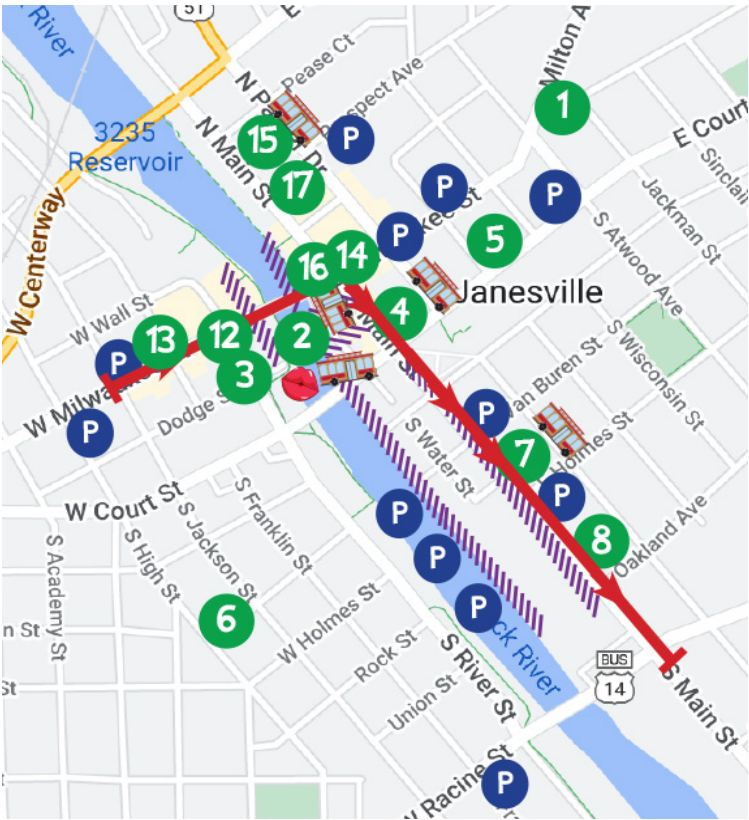

Map Your Weekend

 **Ride the Free Trolley** Friday, 4 - 9 PM
Saturday, 1 - 4 PM

P Parking  Parade Route  Fireworks Viewing  Mistletoe Kissing Booth  Free Trolley Stops

-  **1 Trinity Episcopal Church** 409 E. Court St
-   **2 Town Square/Mistletoe Kissing Booth** 21 Dodge St.
-  **3 Boys & Girls Club** 200 W. Court St.
-  **4 Janesville Senior Center** 69 S. Water St.
- 5 Marvin W. Roth Community Pavilion** 51 S. Main St.
- 6 Janesville Community Center** 305 Lincoln St.
-  **7 Hedberg Public Library** 316 S. Main St.
- 8 Janesville Performing Arts Center** 408 S. Main St.
- 9 Janesville Ice Arena** 821 Beloit Ave.

-  **10 Rotary Botanical Gardens** 1455 Palmer Dr.
-  **11 Rock County Historical Society** 440 N Jackson St.
- 12 YMCA of Northern Rock County** 221 Dodge St.
- 13 Space Autastic, Inc** 21 S. Jackson St., Ste. 150
- 14 Olde Towne Mall** 20 S. Main St.
-  **15 Firehouse Park**, 113 N. Main St.
-  **16 Water St. - behind Olde Towne Mall**
- 17 Genisa Wine Bar** 11 N. Main St.

December 6-8
Downtown Janesville, Wisconsin

Scan code for complete event details

JanesvilleJollyJingle.com

Friday December 6

ALL WEEKEND NEW!

Mistletoe Kissing Booth

A great place for a holiday photo! Janesville Town Square. Free.

5:30 to 8 PM NEW!

Meet and get photos with your favorite holiday characters at Janesville Town Square. Free.

The Grinch at the Cope Ryan Pavilion

Rudolph at the Blain Gilbertson Pedestrian Bridge

Mickey and Minnie at the Fire Pit