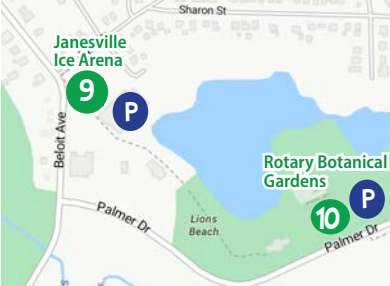

THANK YOU SPONSORS!

Presenting

AVONDALE
YOUR ROOFING EXPERTS

Fireworks

Trolley

Diana Shadel

Parade

Kissing Booth

Marketing

Jingle Bell Hunt

In-Kind

Community Supporters

Event Partners

PRESENTED BY **AVONDALE ROOFING**

11TH ANNUAL Janesville's **Jolly Jingle**

December 6-8
Downtown Janesville, Wisconsin

Scan code for complete event details

JanesvilleJollyJingle.com