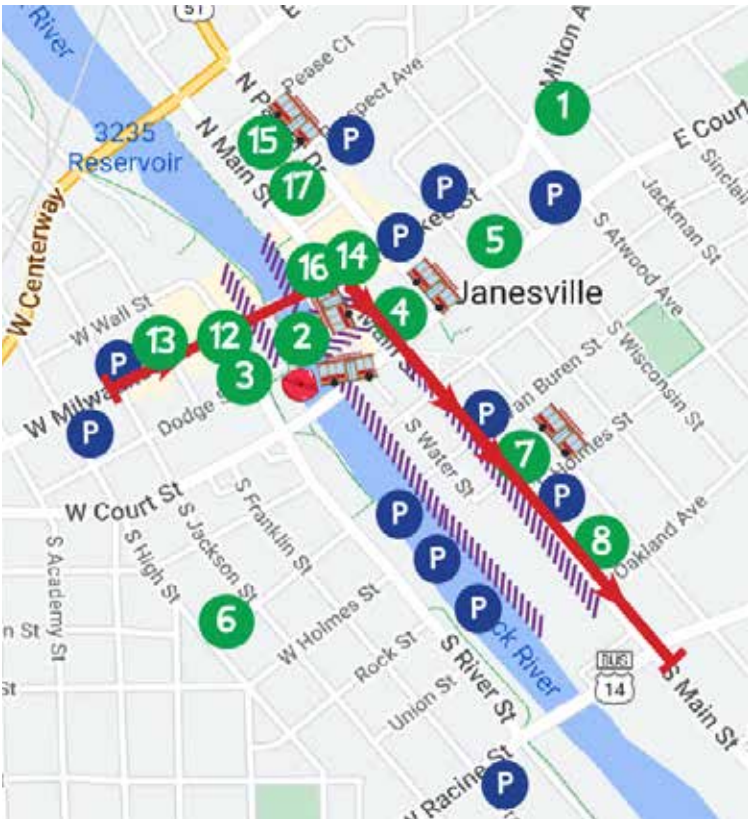

Map Your Weekend

Ride the **Free Trolley**

Friday, 4 - 9 PM
Saturday, 1 - 4 PM

P Parking **→** Parade Route **|||||** Fireworks Viewing **👄** Mistletoe Kissing Booth **🚍** Free Trolley Stops

- 1** Trinity Episcopal Church 409 E. Court St
- 2** Town Square/Mistletoe Kissing Booth 21 Dodge St.
- 3** Boys & Girls Club 200 W. Court St.
- 4** Janesville Senior Center 69 S. Water St.
- 5** Marvin W. Roth Community Pavilion 51 S. Main St.
- 6** Janesville Community Center 305 Lincoln St.
- 7** Hedberg Public Library 316 S. Main St.
- 8** Janesville Performing Arts Center 408 S. Main St.
- 9** Janesville Ice Arena 821 Beloit Ave.

- 10** Rotary Botanical Gardens 1455 Palmer Dr.
- 11** Rock County Historical Society 440 N Jackson St.
- 12** YMCA of Northern Rock County 221 Dodge St.
- 13** Space Autastic, Inc 21 S. Jackson St., Ste. 150
- 14** Olde Towne Mall 20 S. Main St.
- 15** Firehouse Park, 113 N. Main St.
- 16** Water St. - behind Olde Towne Mall
- 17** Genisa Wine Bar 11 N. Main St.

ALL WEEKEND

Drop Your Letters in Santa's Mailbox

Janesville Community Center, 305 Lincoln St. Free.

3 to 8 PM

Holiday Tree Show at the Lincoln-Tallman Museum
440 N. Jackson St. Ages 16 and older: \$15; Ages 15 and younger: free. Tickets at the door or RCHS.US

7:05 PM

Janesville Jets Hockey

Janesville Ice Arena, 821 Beloit Ave. \$7/youth \$10/adult.

7:30 to 9 PM

Steadily Improvin'

Janesville Performing Arts Center, 408 S Main St.

\$15 per person.

Saturday December 7